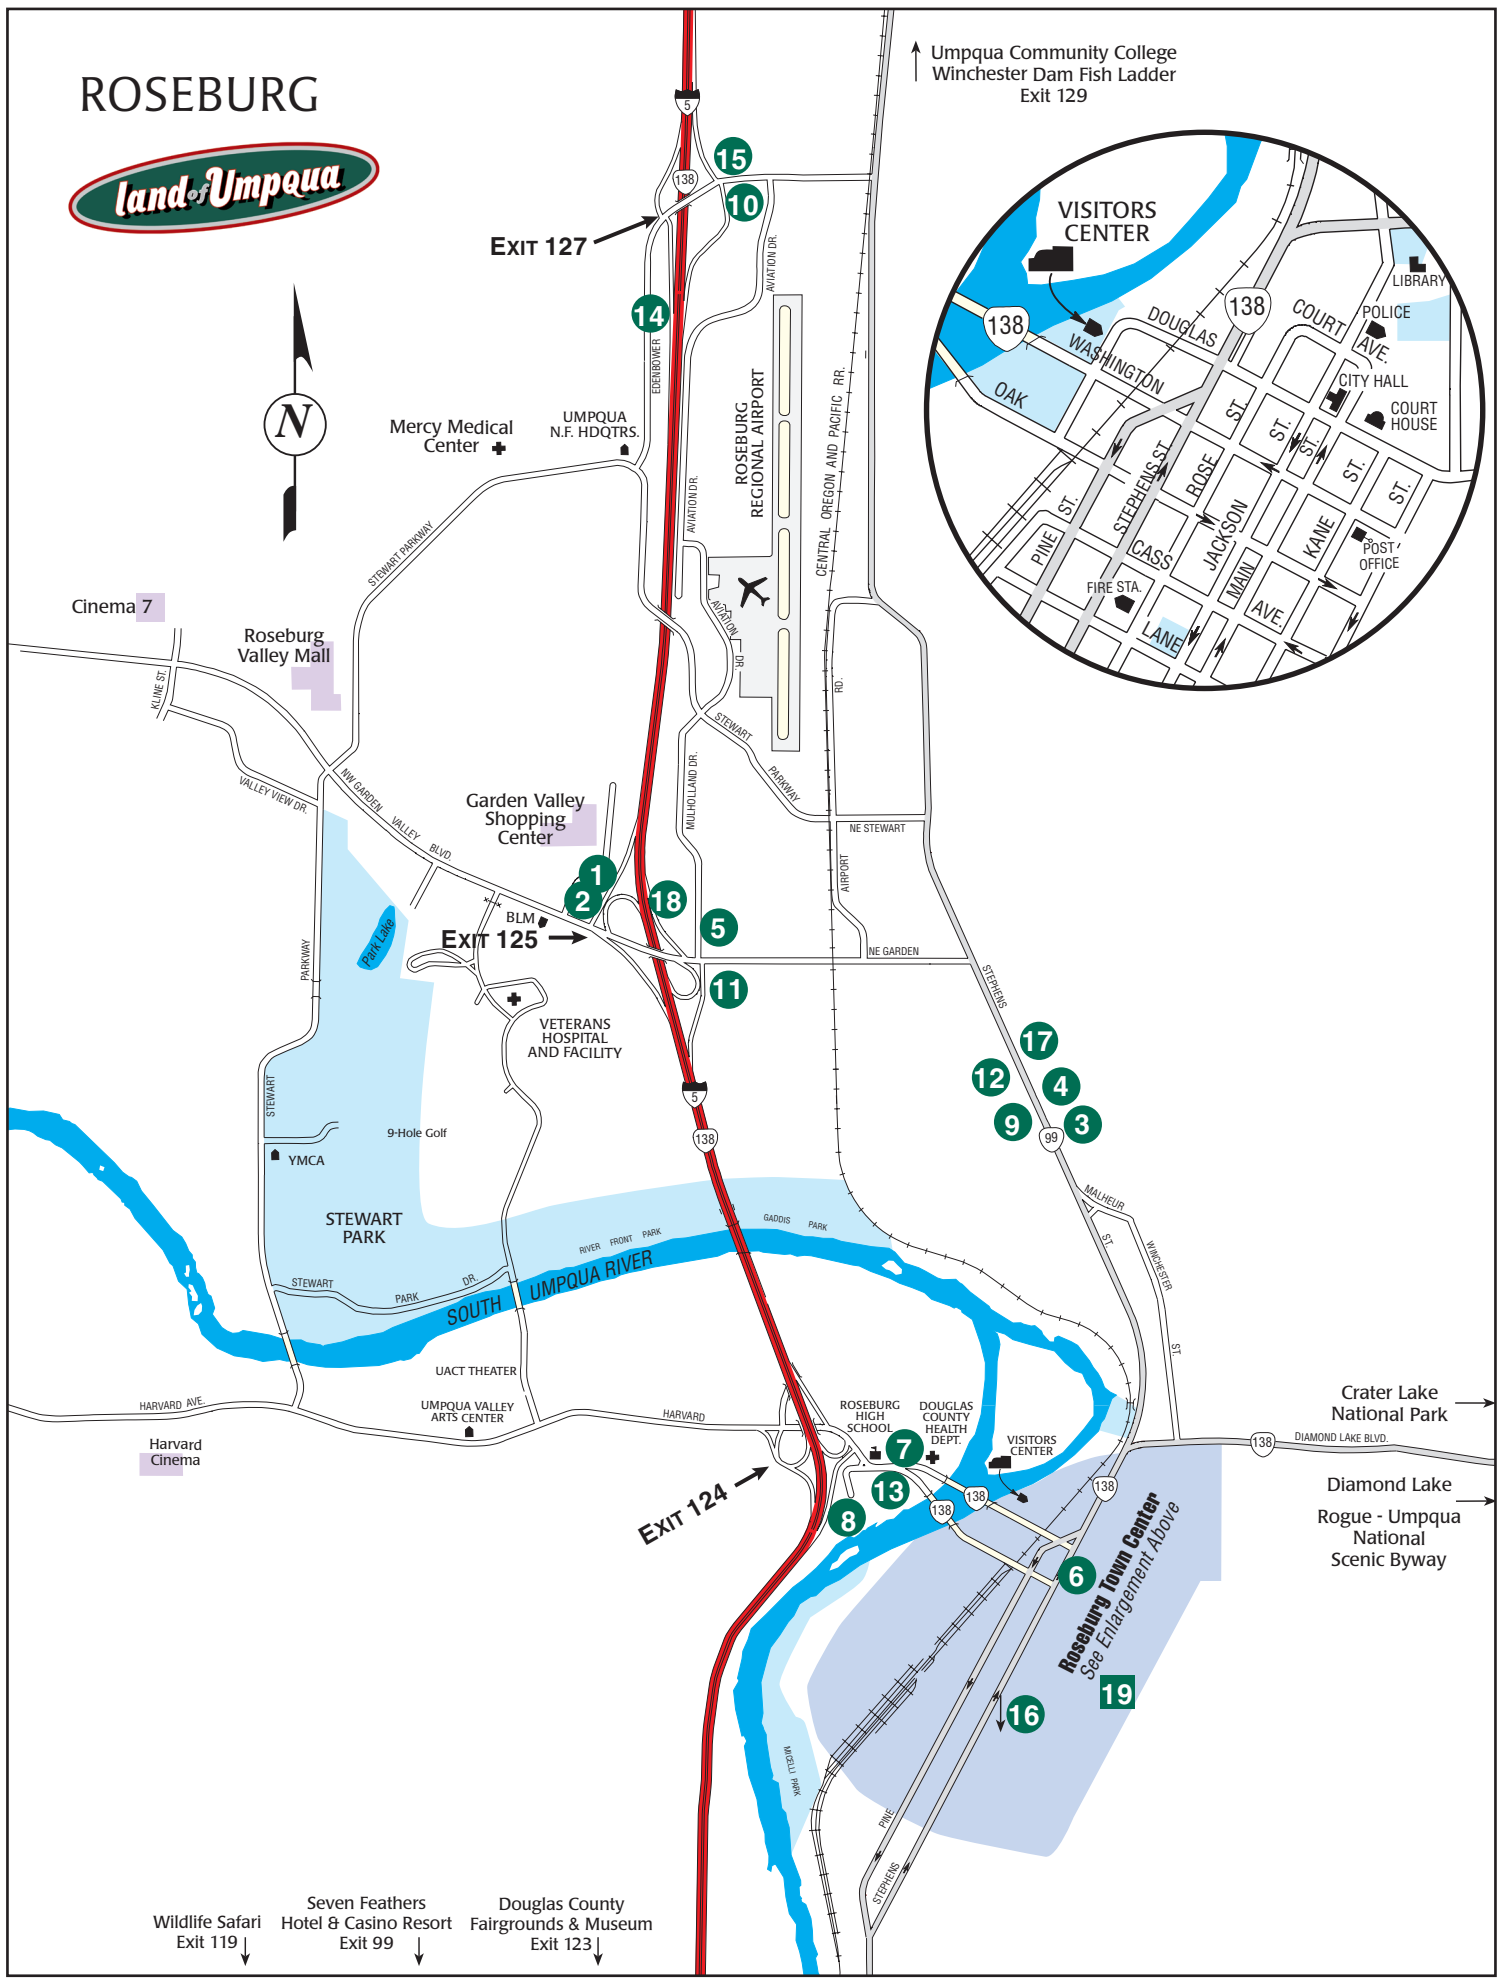

# ROSEBURG

↑ Umpqua Community College  
Winchester Dam Fish Ladder  
Exit 129

Wildlife Safari Exit 119 ↓  
Seven Feathers Hotel & Casino Resort Exit 99 ↓  
Douglas County Fairgrounds & Museum Exit 123 ↓

Crater Lake National Park →  
Diamond Lake →  
Rogue - Umpqua National Scenic Byway →

## LODGING

1 AMERICA'S BEST VALUE INN	673-6000	790 NW Garden Valley
2 BEST WESTERN GARDEN VILLA	672-1601	760 NW Garden Valley
3 BUDGET 16	673-5556	1067 NE Stephens
4 CASA LOMA	673-5569	1107 NE Stephens
5 COMFORT INN	957-1100	1539 NW Mullholland
6 DOUGLAS COUNTY INN	673-6625	511 SE Stephens
7 DUNES MOTEL	672-6684	610 W Madrone
19 HOKANSON'S GUEST HOUSE B&B	672-2632	848 SE Jackson
8 HOLIDAY INN EXPRESS	673-7517	375 W Harvard
9 HOWARD JOHNSON EXPRESS INN	673-5082	978 NE Stephens
10 MOTEL 6	464-8000	3100 NW Aviation Dr
11 QUALITY INN	673-5561	427 NW Garden Valley
12 ROSE CITY MOTEL	673-8209	1142 NE Stephens
13 ROSEBURG TRAVELODGE	672-4836	315 W Harvard
14 ECONO LODGE & SUITES	464-8338	2855 NW Edenbower
15 SUPER 8 MOTEL	672-8880	3200 Aviation Dr
16 TRAVEL INN	672-3354	1627 SE Stephens
18 WINDMILL INN	673-0901	1450 NW Mulholland