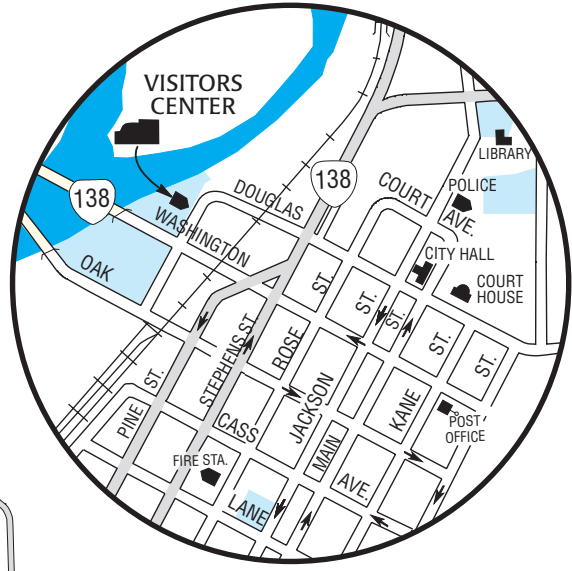

# ROSEBURG

↑ Umpqua Community College  
Winchester Dam Fish Ladder  
Exit 129

Wildlife Safari Exit 119 ↓  
Seven Feathers Hotel & Casino Resort Exit 99 ↓  
Douglas County Fairgrounds & Museum Exit 123 ↓

Crater Lake National Park →  
Diamond Lake →  
Rogue - Umpqua National Scenic Byway →

## LODGING

1 AMERICA'S BEST VALUE INN	673-6000	790 NW Garden Valley
2 BEST WESTERN GARDEN VILLA	672-1601	760 NW Garden Valley
3 BUDGET 16	673-5556	1067 NE Stephens
4 CASA LOMA	673-5569	1107 NE Stephens
5 COMFORT INN	957-1100	1539 NW Mullholland
6 DOUGLAS COUNTY INN	673-6625	511 SE Stephens
7 DUNES MOTEL	672-6684	610 W Madrone
19 HOKANSON'S GUEST HOUSE B&B	672-2632	848 SE Jackson
8 HOLIDAY INN EXPRESS	673-7517	375 W Harvard
9 HOWARD JOHNSON EXPRESS INN	673-5082	978 NE Stephens
10 MOTEL 6	464-8000	3100 NW Aviation Dr
11 QUALITY INN	673-5561	427 NW Garden Valley
12 ROSE CITY MOTEL	673-8209	1142 NE Stephens
13 ROSEBURG TRAVELODGE	672-4836	315 W Harvard
14 ECONO LODGE & SUITES	464-8338	2855 NW Edenbower
15 SUPER 8 MOTEL	672-8880	3200 Aviation Dr
16 TRAVEL INN	672-3354	1627 SE Stephens
18 WINDMILL INN	673-0901	1450 NW Mulholland

## ATTRACTIONS

Garden Valley Cinema 8	672-7272	
Covered Bridges		<i>refer to brochure</i>
Douglas County Fairgrounds	957-7010	
Douglas County Museum	957-7007	
Harvard Cinema	673-6604	
Lane House	459-1393	
Roseburg Town Center	673-3352	
Roseburg Visitors Center	672-9731	
Stewart Park	673-8387	
Umpqua Valley Arts Center	672-2532	
UACT	673-2125	
Umpqua Community College	440-4600	
Waterfalls		<i>refer to brochure</i>
Wildlife Safari	679-6761	
Winchester Dam Fish Ladder		
Wineries		<i>refer to brochure</i>